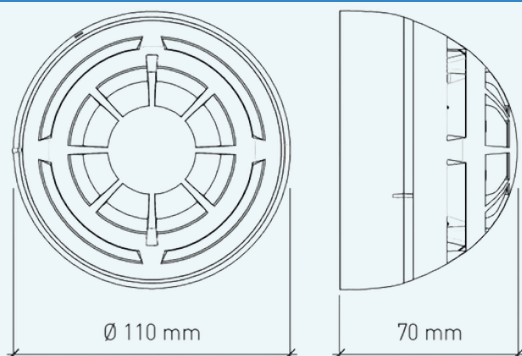

DATASHEET

WIRELESS MULTI-CRITERIA DETECTOR

TW-DM-01

TAURUS
By ARGUS SECURITY

The TW-DM-01 Taurus wireless multi-criteria detector is the latest in wireless multi-criteria detector technology. The detector is a fully intelligent device combining both smoke and heat detection technologies for improved performance, whilst maintaining high levels of unwanted alarm rejection. Utilising well-proven adaptive radio signal processing algorithms ensure the highest levels of life safety and system reliability are achieved. An in-built magnet test allows easy activation to verify correct functionality and response.

TECHNICAL INFORMATION

TECHNICAL SPECIFICATION

| | |
|-------------------------------|----------------|
| Operating frequency range | 868 – 870 MHz |
| Max radiated power | 14dBm (25mW) |
| Dimensions | 110mm x 70mm |
| Weight (without batteries) | 155 g |
| Batteries | 2x CR123A |
| Operating Temperature | -10°C to +55°C |
| Max humidity (non condensing) | 95% RH |
| IP rating | 40 |